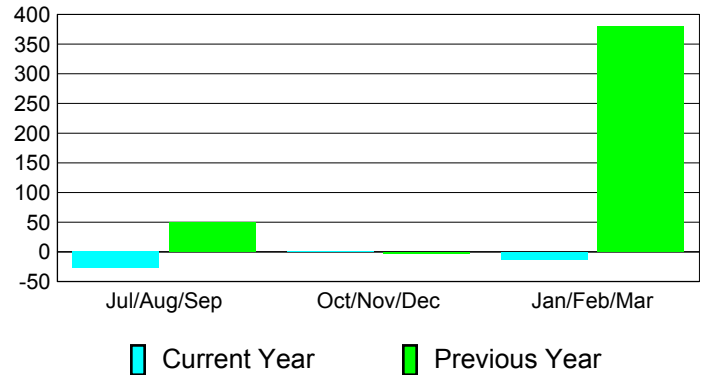

Membership Results
2010-2011

Membership
2009-2010

| Month | Net Memb Goal | Actual New Memb | Actual Dropped Memb | Gain/Loss of Memb | Gain/Loss of Memb |
|---------------|---------------|-----------------|---------------------|-------------------|-------------------|
| Jul/Aug/Sep | 30 | 2 | -29 | -27 | 49 |
| Oct/Nov/Dec | 50 | 2 | -1 | 1 | -3 |
| Jan/Feb/Mar | 50 | 46 | -59 | -13 | 380 |
| Totals | 130 | 50 | -89 | -39 | 426 |

Membership Results 2010-2011

Goal, New, Dropped, Gain/Loss

Comparison of Membership Gain/Loss

Current Year Compared to the Previous Year

Gender Comparison 2010-2011

Jul/Aug/Sep

Oct/Nov/Dec

Jan/Feb/Mar