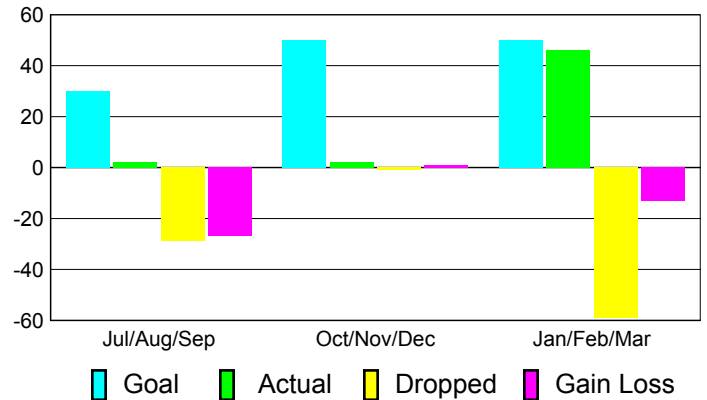

Membership Results 2010-2011

Goal, New, Dropped, Gain/Loss

Comparison of Membership Gain/Loss

Current Year Compared to the Previous Year