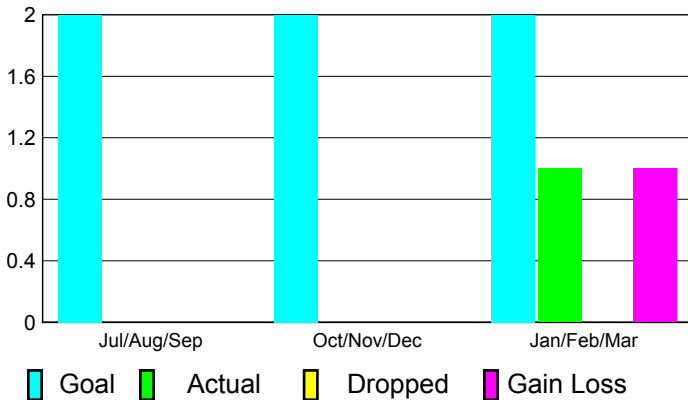

2010-2011 GMT Reports for District (or Undistricted) **District 385**

GMT: **PAUL CHOR HO FAN**

Location: **CHINA**

GMT CA: **5**

CLUBS

Club Results
2010-2011

Clubs
2009-2010

| Month | New Club Goal | Actual New Clubs | Actual Dropped Clubs | Gain/Loss of Clubs | Gain/Loss of Clubs |
|---------------|---------------|------------------|----------------------|--------------------|--------------------|
| Jul/Aug/Sep | 2 | 0 | 0 | 0 | 2 |
| Oct/Nov/Dec | 2 | 0 | 0 | 0 | 0 |
| Jan/Feb/Mar | 2 | 1 | 0 | 1 | 15 |
| Totals | 6 | 1 | 0 | 1 | 17 |

Club Results 2010-2011

Goal, New, Dropped, Gain/Loss

Comparison of Club Gain/Loss

Current Year Compared to the Previous Year

YTD Status Quo Clubs 2010-2011

Status Quo Clubs Compared to Status Quo Members

MEMBERSHIP